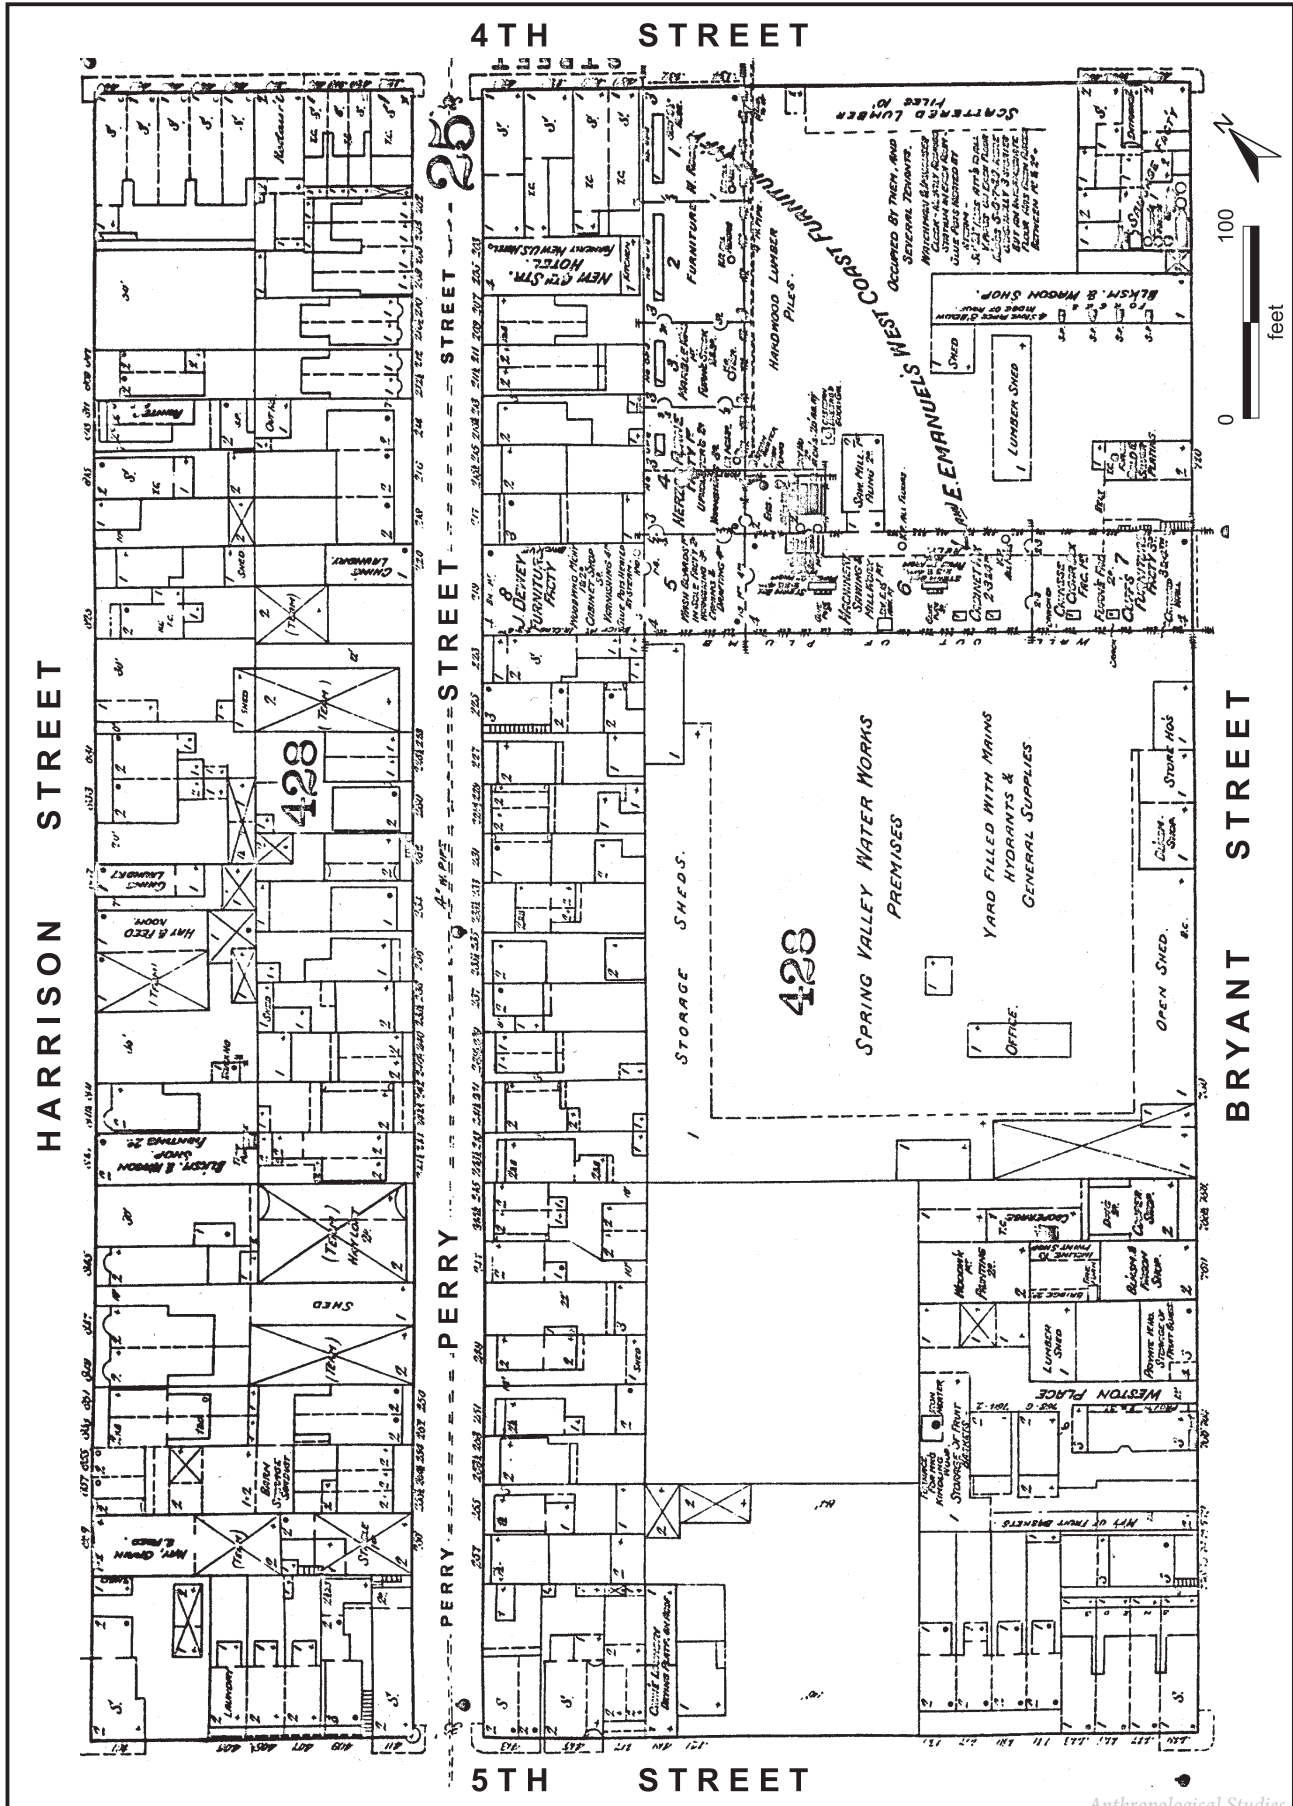

SFOBB West Approach, Block 11, 1887 Sanborn Map.