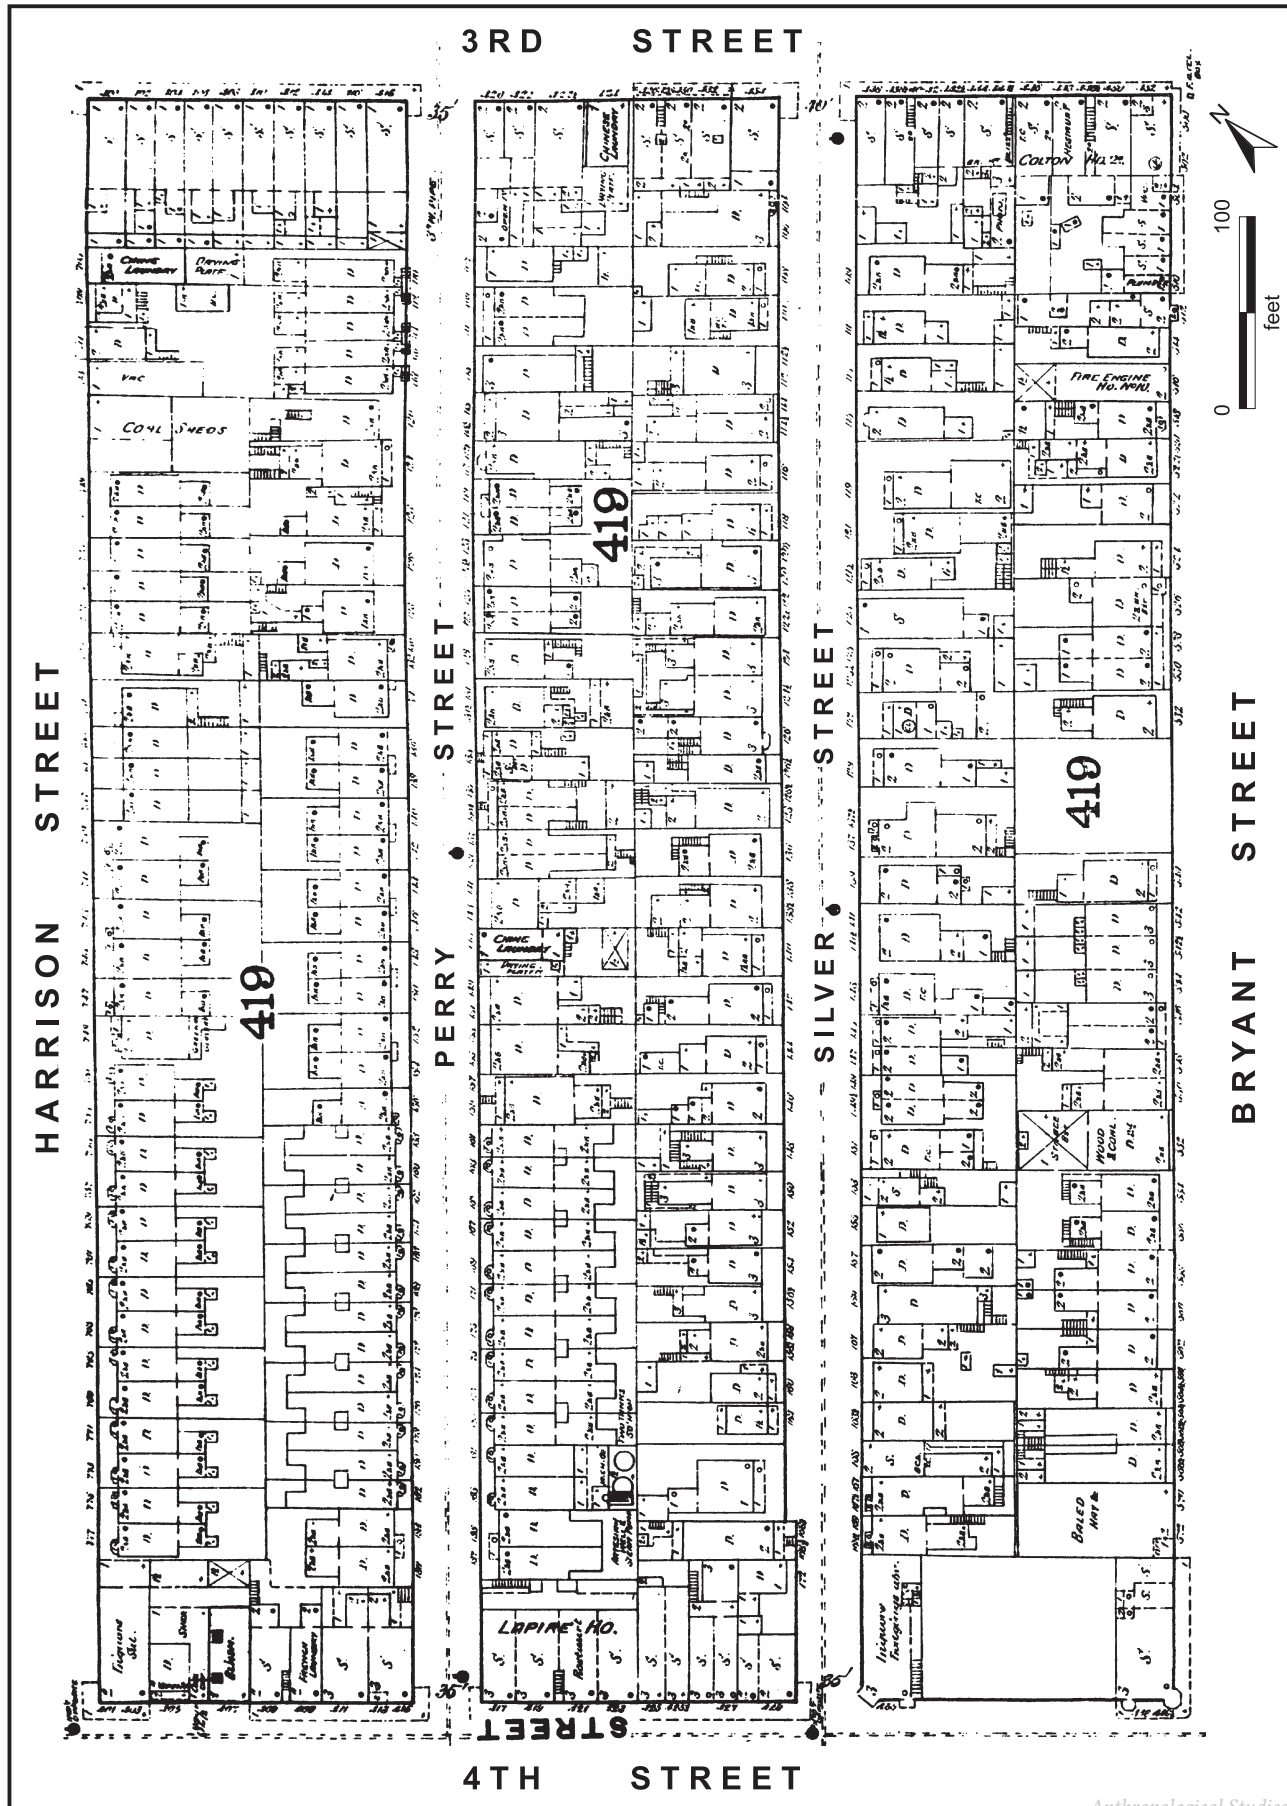

APPENDIX A

FEATURE ASSOCIATIONS BY BLOCK

FEATURE ASSOCIATIONS BY BLOCK

STREET ADDRESSES

BALDWIN COURT

7 Baldwin	Block 4
9 Baldwin	Block 4
11 Baldwin	Block 4
13 Baldwin	Block 4
19 Baldwin	Block 4
21 Baldwin	Block 4

PERRY STREET

12 [41] Perry	Block 9
14 [39] Perry	Block 9
16 [37] Perry	Block 9
16 [37] Perry	Block 9
20 [35] Perry	Block 9
20 [35] Perry	Block 9
109–111 Perry	Block 10
115 Perry	Block 10
123 Perry	Block 10
125–27 Perry	Block 10
129 Perry	Block 10
131 Perry	Block 10
133 Perry	Block 10
137–39 Perry	Block 10
207–209 Perry	Block 11

SFOBB West Approach, Block 7, 1887 Sanborn Map

Address	Feature	Date	Association	Origin	Occupation
-	Trench 722	ca. 1906	St. Mary's Hospital	-	-

SFOBB West Approach, Block 9, 1887 Sanborn Map

Address	Feature	Date	Association	Origin	Occupation
20 (35) Perry St.	Privy 9	ca. 1881	Usher household	Maryland	Sail maker
20 (35) Perry St.	Well 17	ca. 1935	Depression era flats	New York, Hawaii, Greece	Laborer, boilermaker, clerk
16 (37) Perry St.	Privy 18	ca. 1873	Shaw household	Mississippi	Insurance agent
16 (37) Perry St.	Well 8	ca. 1887	Rowe household	New Jersey	Shipwright
14 (39) Perry St.	Privy 2	ca. 1885	Johnson household	California	Seaman
12 (41) Perry St.	Well 6	ca. 1896	Hannan family, Dent family	Ireland, Alabama	Boilermaker, widow
423 Third St.	Cesspool 13	ca. 1885	Knoche Grocery Store	Prussia	
64 Silver St.	Privy 7	ca. 1870	California Collegiate Institute for Young Ladies	-	-
64 Silver St.	Privy 1	ca. 1885	Silver Street Kindergarten	-	-