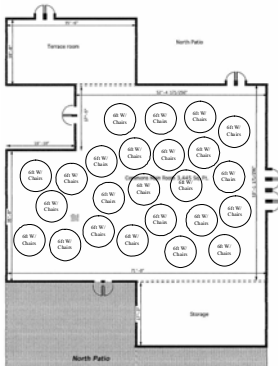

CONFERENCES, EVENTS & CATERING
 1801 E. COTATI AVENUE
 VIOGNIER
 ROHNERT PARK CA 94928

Commons Layout and Set-Up Capacities

Fair Style- Circular
 Maximum number of tables: 12 (6ft)

Theatre style + West Alcove
 Maximum number of chairs: 315

Hollow square- Commons tables
 Maximum number of chairs: 48

Theatre style –No West Alcove
 Maximum number of chairs: 280

Fair Style- 'Maze Style'
 Maximum number of tables: 24 (6ft)

Clear
 Maximum capacity: 400

Rounds with 8 chairs per table
 Maximum number of tables: 24 (6ft)
 Maximum number of chairs: 200 (16 tables of 8, 8 tables of 9)

Terrace Room:
 Maximum capacity for board table: 34