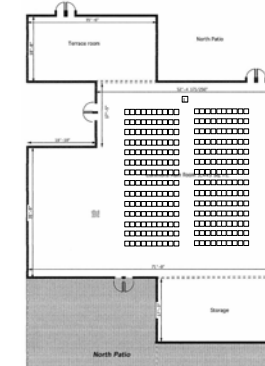

CONFERENCES, EVENTS & CATERING
 1801 E. COTATI AVENUE
 VIOGNIER
 ROHNERT PARK CA 94928

Commons Layout and Set-Up Capacities

Fair Style- Circular
 Maximum number of tables: 12 (6ft)

Theatre style + West Alcove
 Maximum number of chairs: 315

Hollow square- Commons tables
 Maximum number of chairs: 48

Theatre style –No West Alcove
 Maximum number of chairs: 280

Fair Style- 'Maze Style'
 Maximum number of tables: 24 (6ft)

Clear
 Maximum capacity: 400

Rounds with 8 chairs per table
 Maximum number of tables: 24 (6ft)
 Maximum number of chairs: 200 (16 tables of 8, 8 tables of 9)

Terrace Room:
 Maximum capacity for board table: 34