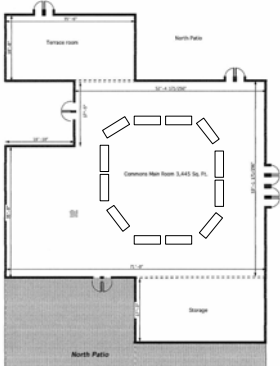

CONFERENCES, EVENTS & CATERING
 1801 E. COTATI AVENUE
 VIOGNIER
 ROHNERT PARK CA 94928

Commons Layout and Set-Up Capacities

Fair Style- Circular
 Maximum number of tables: 12 (6ft)

Theatre style + West Alcove
 Maximum number of chairs: 315

Hollow square- Commons tables
 Maximum number of chairs: 48

Theatre style –No West Alcove
 Maximum number of chairs: 280

Fair Style- 'Maze Style'
 Maximum number of tables: 24 (6ft)

Clear
 Maximum capacity: 400

Rounds with 8 chairs per table
 Maximum number of tables: 24 (6ft)
 Maximum number of chairs: 200 (16 tables of 8, 8 tables of 9)

Terrace Room:
 Maximum capacity for board table: 34