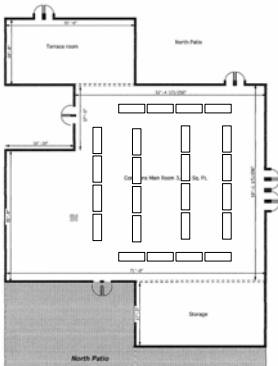

CONFERENCES, EVENTS & CATERING
 1801 E. COTATI AVENUE
 VIOGNIER
 ROHNERT PARK CA 94928

Commons Layout and Set-Up Capacities

Fair Style- Circular
 Maximum number of tables: 12 (6ft)

Theatre style + West Alcove
 Maximum number of chairs: 315

Hollow square- Commons tables
 Maximum number of chairs: 48

Theatre style –No West Alcove
 Maximum number of chairs: 280

Fair Style- 'Maze Style'
 Maximum number of tables: 24 (6ft)

Clear
 Maximum capacity: 400

Rounds with 8 chairs per table
 Maximum number of tables: 24 (6ft)
 Maximum number of chairs: 200 (16 tables of 8, 8 tables of 9)

Terrace Room:
 Maximum capacity for board table: 34