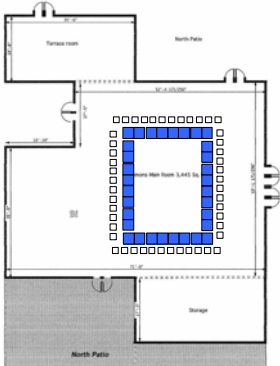

CONFERENCES, EVENTS & CATERING
 1801 E. COTATI AVENUE
 VIOGNIER
 ROHNERT PARK CA 94928

Commons Layout and Set-Up Capacities

Fair Style- Circular
 Maximum number of tables: 12 (6ft)

Theatre style + West Alcove
 Maximum number of chairs: 315

Hollow square- Commons tables
 Maximum number of chairs: 48

Theatre style –No West Alcove
 Maximum number of chairs: 280

Fair Style- 'Maze Style'
 Maximum number of tables: 24 (6ft)

Clear
 Maximum capacity: 400

Rounds with 8 chairs per table
 Maximum number of tables: 24 (6ft)
 Maximum number of chairs: 200 (16 tables of 8, 8 tables of 9)

Terrace Room:
 Maximum capacity for board table: 34