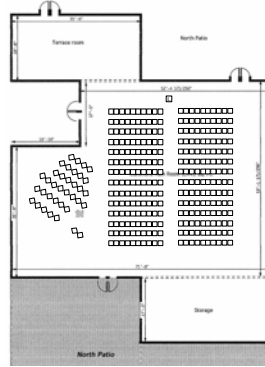

CONFERENCES, EVENTS & CATERING
 1801 E. COTATI AVENUE
 VIOGNIER
 ROHNERT PARK CA 94928

Commons Layout and Set-Up Capacities

Fair Style- Circular
 Maximum number of tables: 12 (6ft)

Theatre style + West Alcove
 Maximum number of chairs: 315

Hollow square- Commons tables
 Maximum number of chairs: 48

Theatre style –No West Alcove
 Maximum number of chairs: 280

Fair Style- 'Maze Style'
 Maximum number of tables: 24 (6ft)

Clear
 Maximum capacity: 400

Rounds with 8 chairs per table
 Maximum number of tables: 24 (6ft)
 Maximum number of chairs: 200 (16 tables of 8, 8 tables of 9)

Terrace Room:
 Maximum capacity for board table: 34