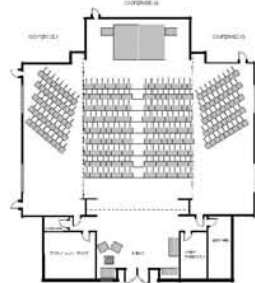

CONFERENCES, EVENTS & CATERING
 1801 E. COTATI AVENUE
 VIOGNIER
 ROHNERT PARK CA 94928

Cooperage Layout and Set-up Capacities

Classroom
Cooperage Capacity

	C	T
1	90	30
2	165	55
3	90	30

U-Shaped
Cooperage Capacity

	C	T
1	40	14/28
2	51	17/34
3	40	14/28

Dining
Cooperage Capacity

	C	T
1	70	7
2	130	13
3	70	7
1,2	200	20
2,3	200	20
1,2,3	280	28

Cleared
Cooperage Capacity

	P
1	125
2	200
3	125
1,2	325
2,3	325
1,2,3	450

Board
Cooperage Capacity

	C	T
1	46	16/32
2	62	20/40
3	46	16/32

Theater
Cooperage Capacity

	C
1	110
2	220
3	110
1,2	325
2,3	325
1,2,3	450

Circular
Cooperage Capacity

	C
1	46
2	65
3	46

P = people, C = Chairs, T = Tables