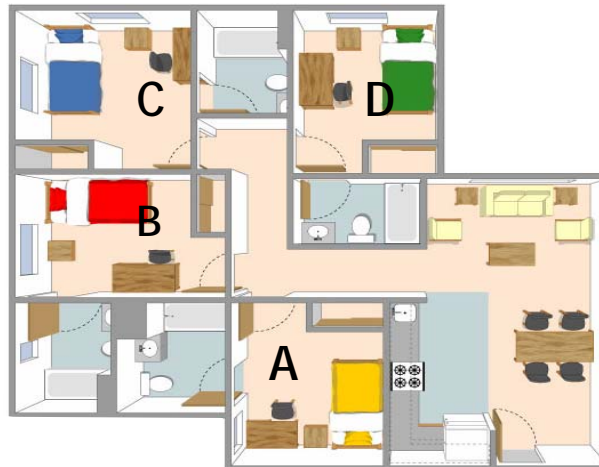

Medoc

See reverse side for floor plans

BEAUJOLAIS VILLAGE APARTMENT AMENITIES

- Modern kitchen with Corian® countertops and black and chrome appliances
- Disposal, microwave hood/convection oven combo, and electric range
- Laminated wood flooring in kitchen/dining room and carpet in living room and bedrooms
- Solid surface dining and living room tables
- Dual pane windows with mini blinds in bedroom and 2" faux wood horizontal blinds in the living room
- Bed, desk, pedestal mobile drawers/nightstand, stackable drawers, and closet for each resident.
- Private bedrooms and baths
- Internet and telephone jacks as well as cable television.
- Central plaza with swimming pool and spa.

PLAN A

END UNIT APARTMENTS

PLAN B—Gray Shade no stars

PLAN B —Gray Shade with stars