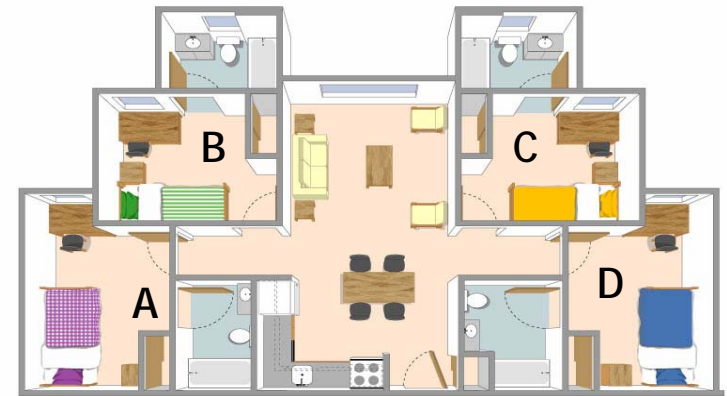

Alsace

The Plaza

MC111* MC211* MC311*	MC112 MC212 MC312	MC113 MC213 MC313	MC114 MC214 MC314	MC115 MC215 MC315	MC116 MC216 MC316	MC110 MC210 MC310	CSA/LR MC219 MC319	MC118 MC218 MC318	MC117* MC217* MC317*
----------------------------	-------------------------	-------------------------	-------------------------	-------------------------	-------------------------	-------------------------	--------------------------	-------------------------	----------------------------

Medoc

See reverse side for floor plans

BEAUJOLAIS VILLAGE APARTMENT AMENITIES

- Modern kitchen with Corian® countertops and black and chrome appliances
- Disposal, microwave hood/convection oven combo, and electric range
- Laminated wood flooring in kitchen/dining room and carpet in living room and bedrooms
- Solid surface dining and living room tables
- Dual pane windows with mini blinds in bedroom and 2" faux wood horizontal blinds in the living room
- Bed, desk, pedestal mobile drawers/nightstand, stackable drawers, and closet for each resident.
- Private bedrooms and baths
- Internet and telephone jacks as well as cable television.
- Central plaza with swimming pool and spa.