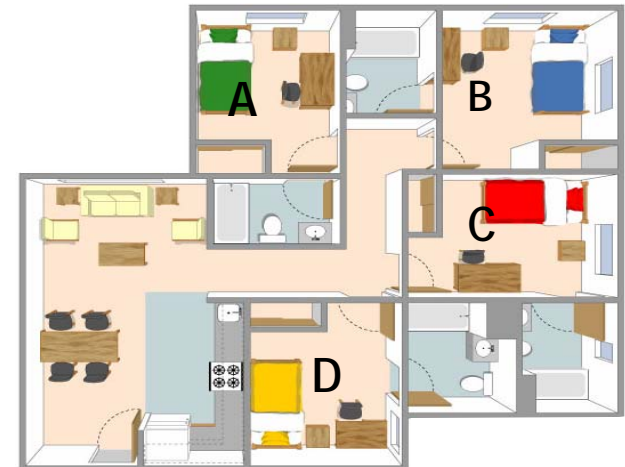

Medoc

See reverse side for floor plans

BEAUJOLAIS VILLAGE APARTMENT AMENITIES

- Modern kitchen with Corian® countertops and black and chrome appliances
- Disposal, microwave hood/convection oven combo, and electric range
- Laminated wood flooring in kitchen/dining room and carpet in living room and bedrooms
- Solid surface dining and living room tables
- Dual pane windows with mini blinds in bedroom and 2" faux wood horizontal blinds in the living room
- Bed, desk, pedestal mobile drawers/nightstand, stackable drawers, and closet for each resident.
- Private bedrooms and baths
- Internet and telephone jacks as well as cable television.
- Central plaza with swimming pool and spa.

PLAN A

END UNIT APARTMENTS

PLAN B—Gray Shade no stars

PLAN B —Gray Shade with stars