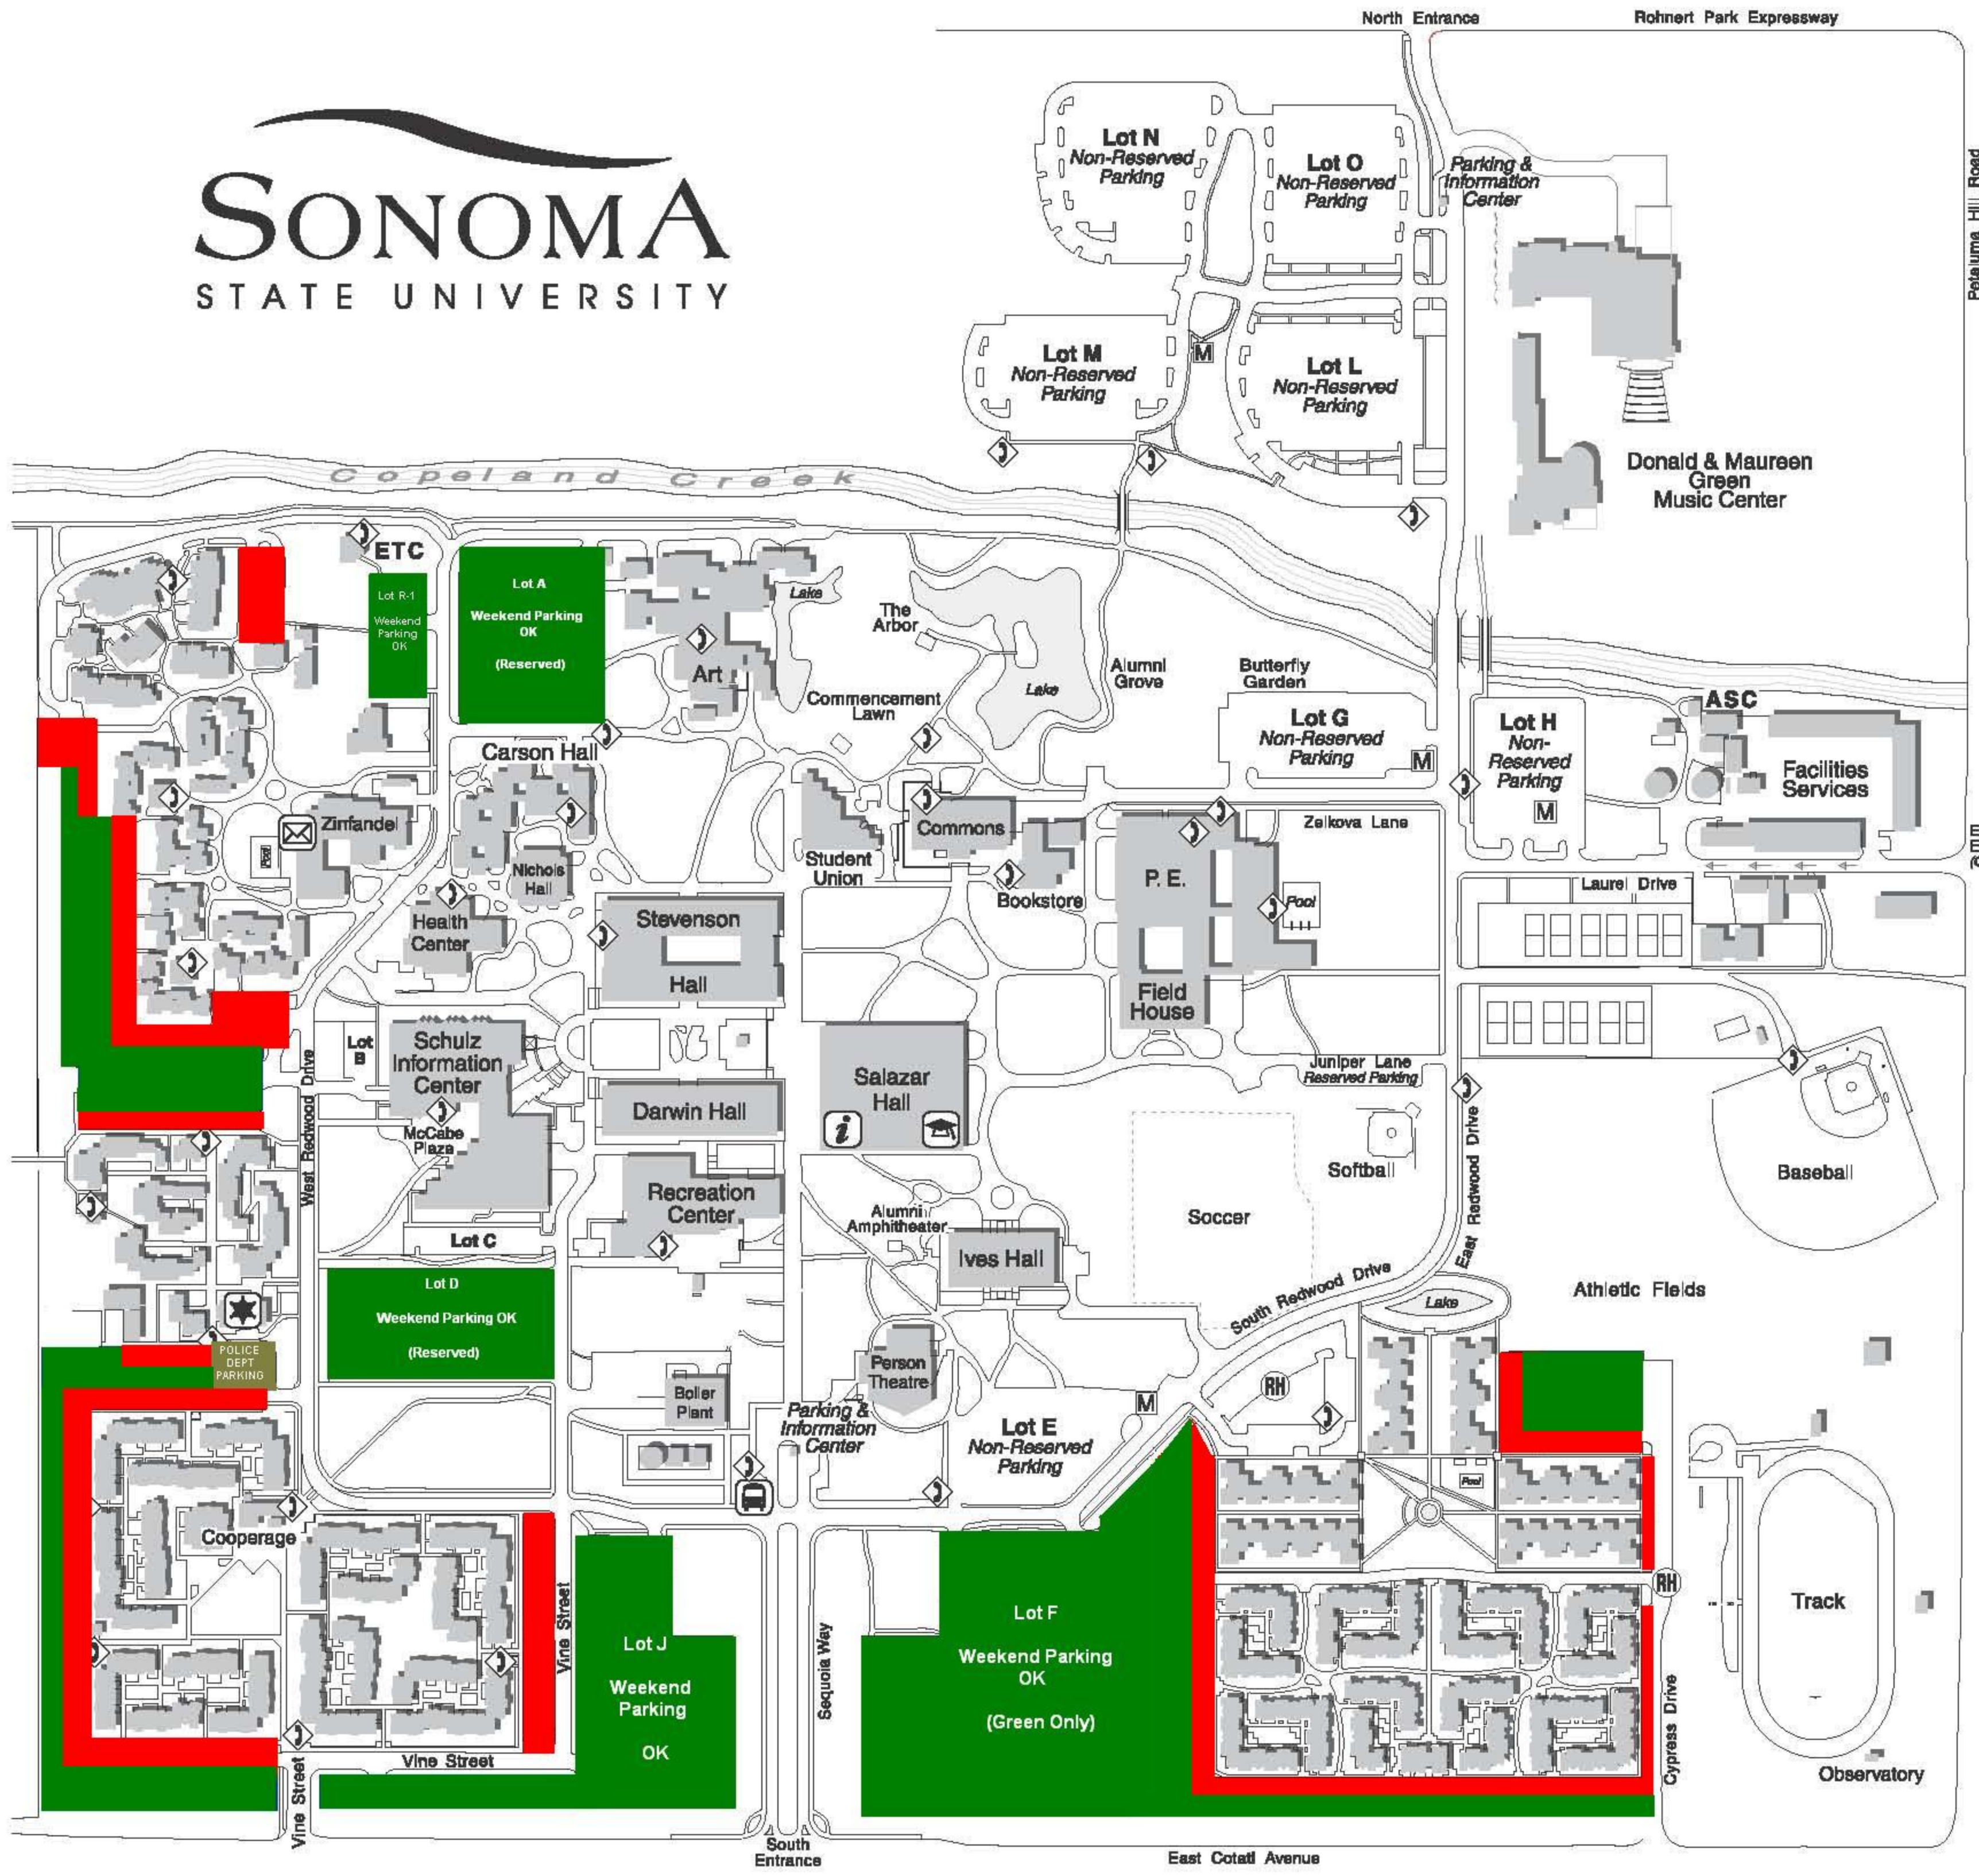

# SONOMA STATE UNIVERSITY

## WELCOME TO SSU!

Please use this map to assist you in locating parking during move-in weekend.

Areas adjacent to buildings are designated for 15 minute loading. Signs have been placed in these areas as well as being designated on this map. Please assist your fellow residents by observing posted time limits.

### MAP KEY

- 15-Minute Loading Only SATURDAY & SUNDAY
- UNRESTRICTED AREAS Please move all cars not loading to these areas.

### ADDITIONAL NOTES

- Lots A & D are reserved parking lots. Vehicles moved to these lots must be moved by Monday at 7:00 am. Vehicles with "RH" decals remaining in this lot after that time are subject to citation.
- Parking is permitted in designated spaces only. Parking along curbs or walkways is PROHIBITED AT ALL TIMES.
- All regulations regarding disabled parking spaces will be enforced during move-in weekend and at all other times. Vehicles parked in disabled zones, including hashed out areas, without a valid disabled placard will be cited.
- Do not park in front of or adjacent to any garbage dumpster for any period of time.