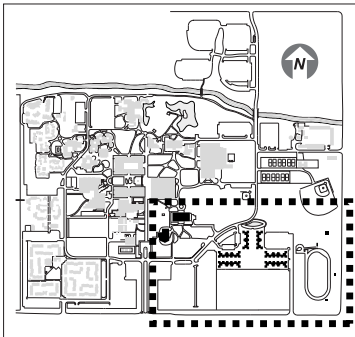

Residential Community - East

Campus Inset Map

Beaujolais Village

- P** General Parking
- RH** Residence Hall Parking
- M** Parking Permit Meter
- Pool
- Emergency Telephone**
(Note: For emergencies, dial 911 from any campus phone.)