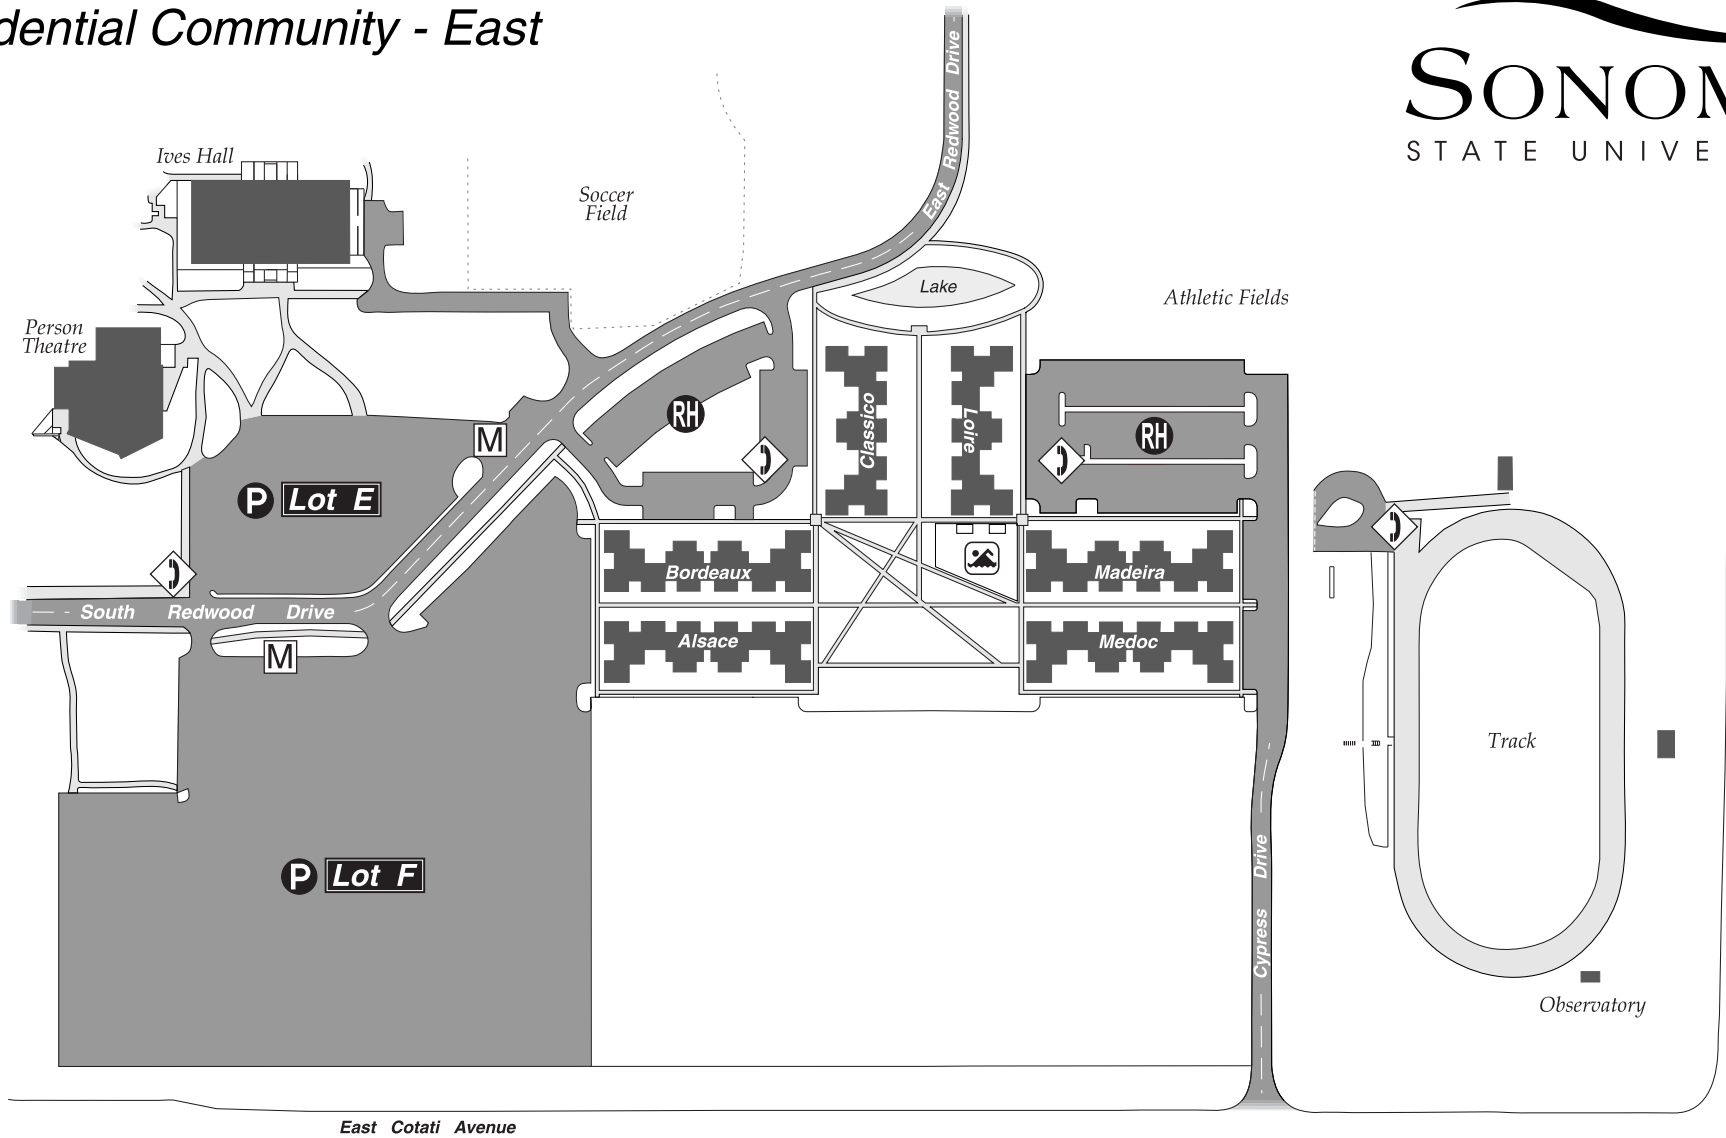

Residential Community - East

Campus Inset Map

Beaujolais Village

- P** General Parking
- RH** Residence Hall Parking
- M** Parking Permit Meter
- Pool
- Emergency Telephone**
(Note: For emergencies, dial 911 from any campus phone.)