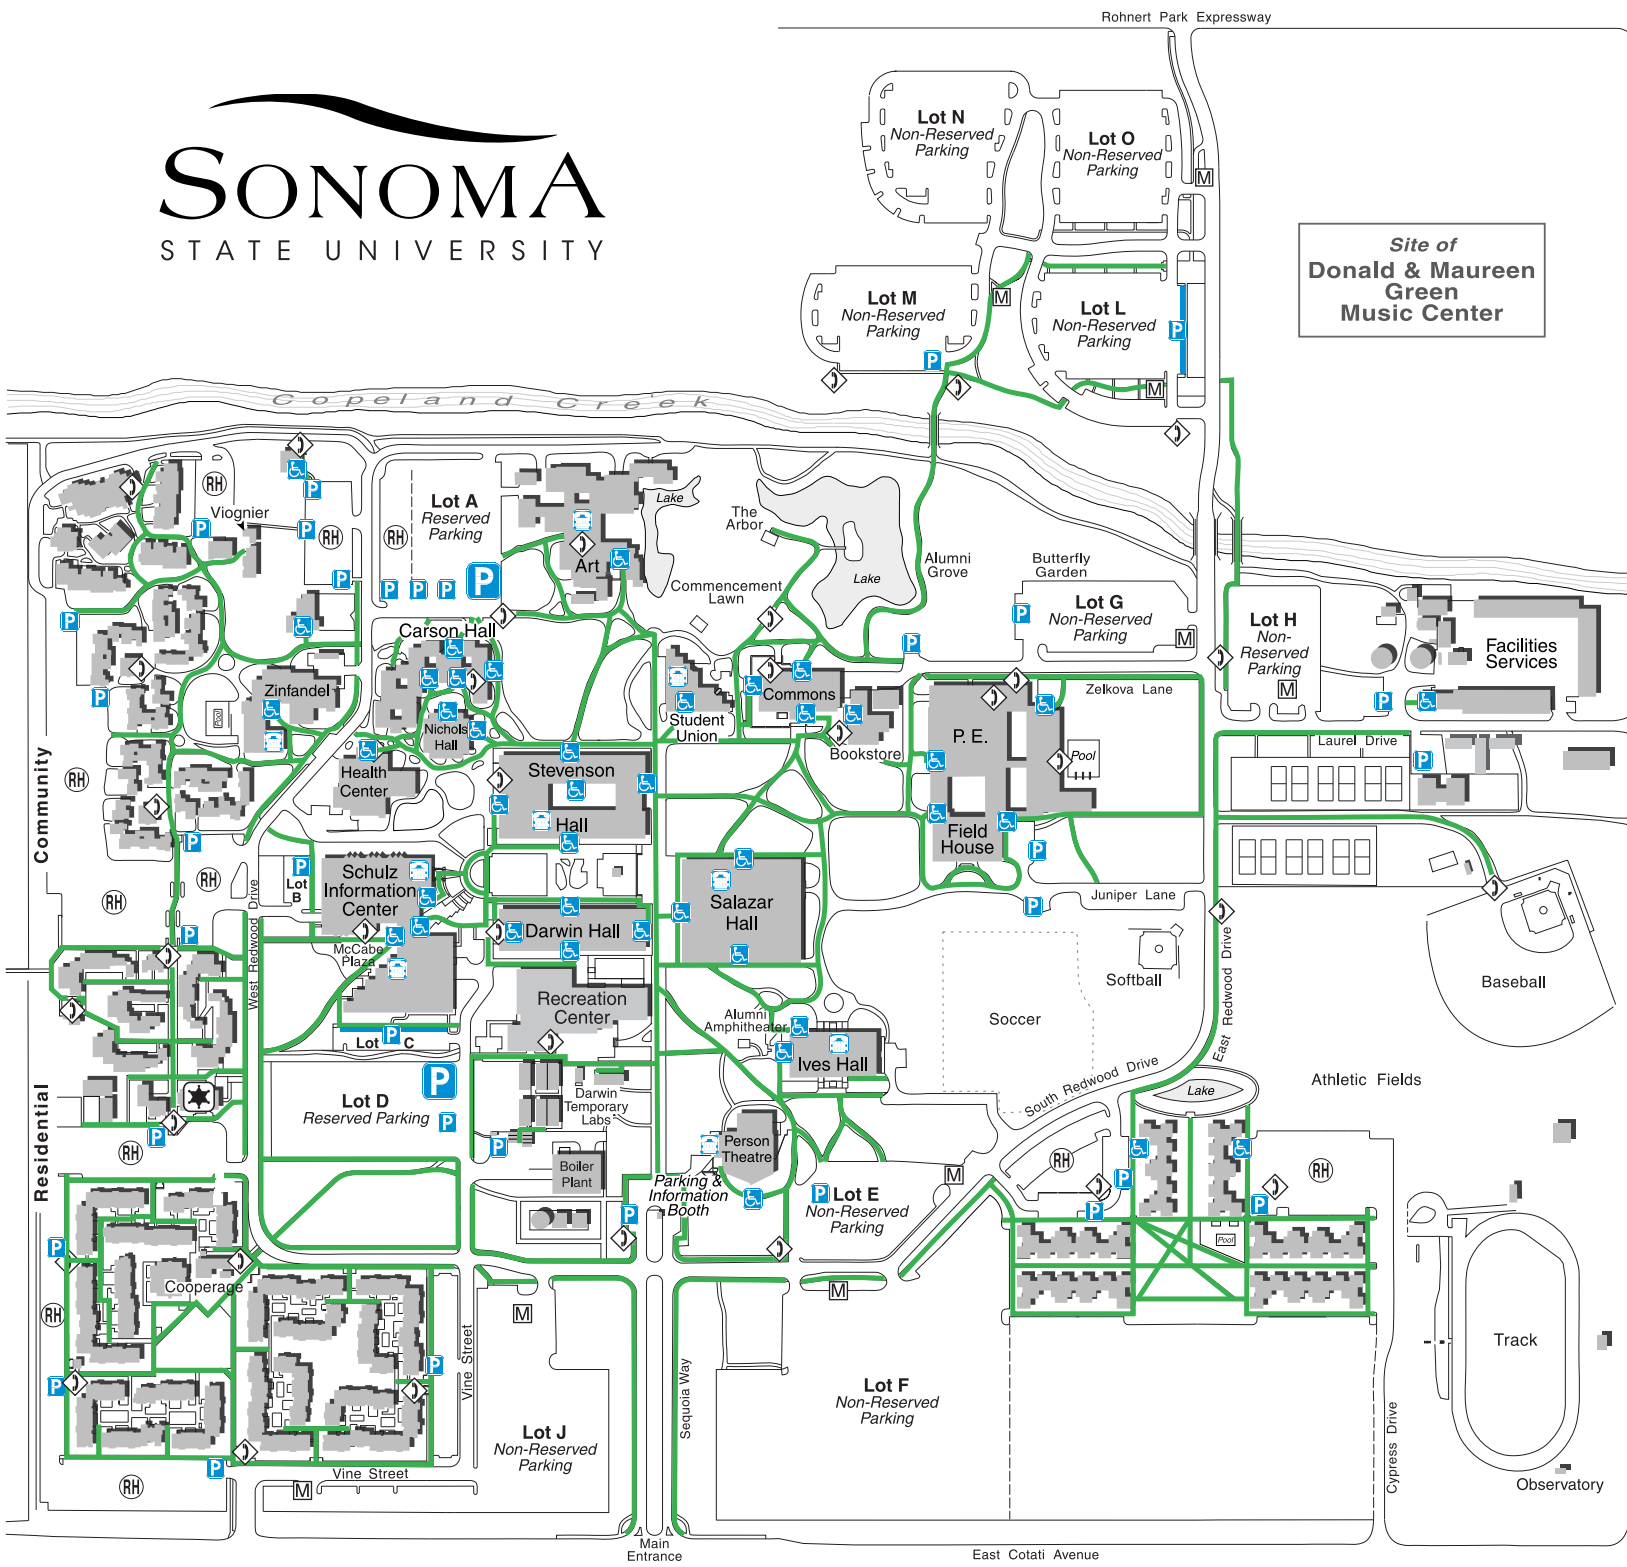

Campus Accessibility Map

- Accessible Paths
- Accessible Entrance
- Disabled Parking
- TTY Telephone

Police & Parking Services
707-664-2143 / Police Bldg.
(Note: For emergencies, dial 911 from any campus phone.)

Emergency Telephone

- Parking Permit Meter
- Residence Hall Parking (Reserved)

ACCESSIBLE RESTROOMS

- ART: South Wing
- CARSON: East Wing
- COMMONS: All Restrooms
- DARWIN: First & Third Floor
- HEALTH CTR: Check-In Counter
- IVES: Ground & First Floor
- P.E.: South Wing
- PERSON THEATRE: All Restrooms
- SALAZAR: All Restrooms
- SCHULZ: All Restrooms
- STEVENSON: First & Third Floor
- STUDENT UNION: First Floor

Note: Restroom Access Signs Are Plainly Posted In Each Of The Above Buildings.