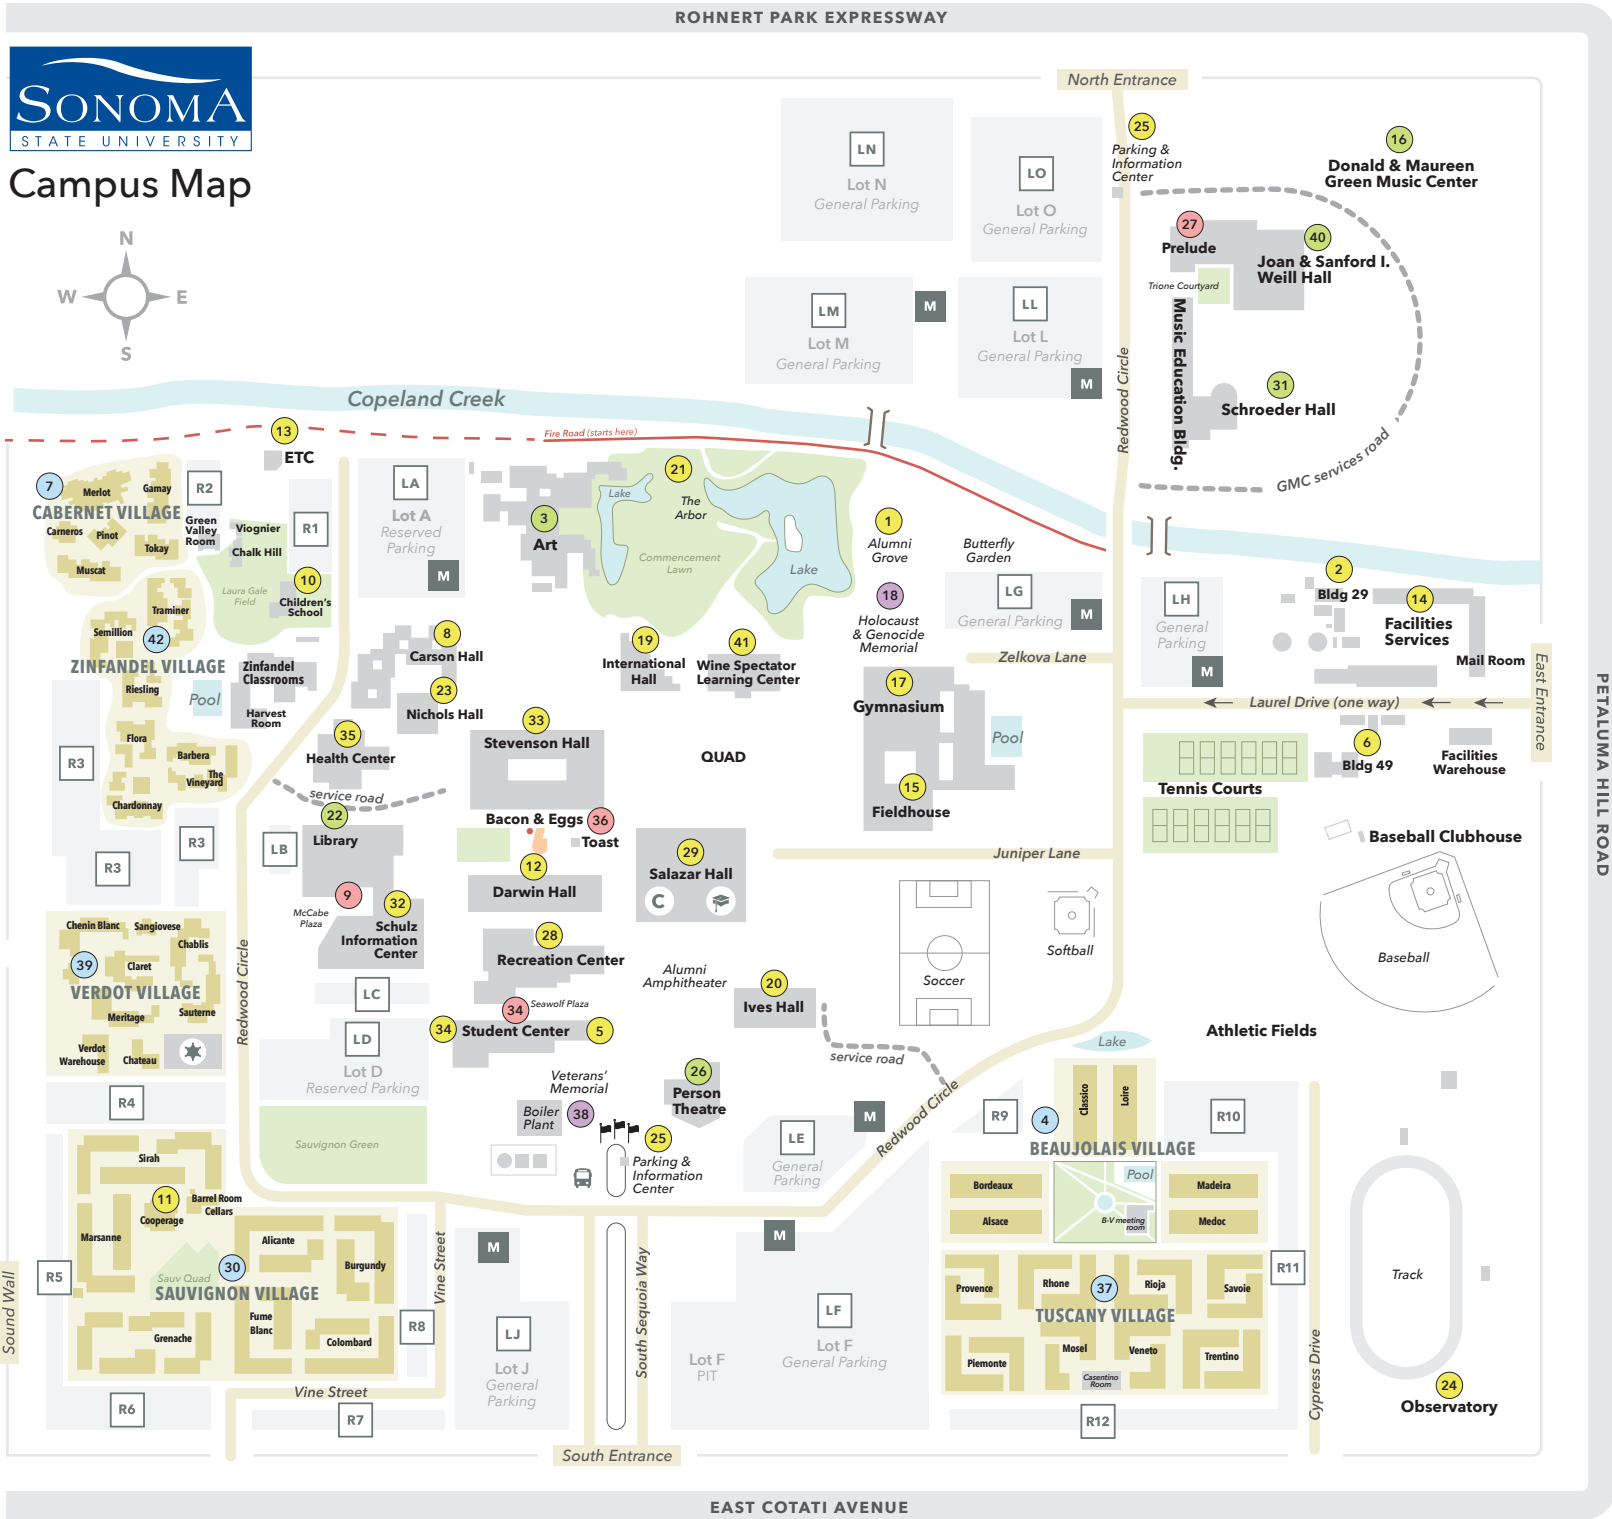

Campus Map

- 1 Alumni Grove
- 2 Anthropological Studies Center
- 3 Art Building
- 4 Beaujolais Village
- 5 Bookstore
- 6 Building 49
- 7 Cabernet Village
- 8 Carson Hall
- 9 Charlie Brown's Café
- 10 Children's School
- 11 Cooperage
- 12 Darwin Hall
- 13 Environmental Technology Center
- 14 Facilities Services
- 15 Fieldhouse
- 16 Green Music Center
- 17 Gymnasium
- 18 Holocaust & Genocide Memorial
- 19 International Hall
- 20 Ives Hall
- 21 Lakes
- 22 Library (Shulz Info Center)
- 23 Nichols Hall
- 24 Observatory
- 25 Parking & Information Center
- 26 Person Theatre
- ★ University Police
- 27 Prelude
- 28 Recreation Center
- 29 Salazar Hall
- 30 Sauvignon Village
- 31 Schroeder Hall
- 32 Shulz Information Center
- 33 Stevenson Hall
- 34 Student Center
- 35 Student Health Center
- 🎓 Technology High School (Salazar Hall)
- 36 Toast
- 37 Tuscany Village
- 38 Vietnam Veterans' Memorial
- 39 Verdot Village
- 40 Weill Hall
- 41 Wine Spectator Learning Center
- 42 Zinfandel Village

- | Visual and Performing Arts | Dining |
|--|--|
| 3 University Gallery (Art Building) | 9 Charlie Brown's Café |
| 16 Green Music Center | 27 Prelude |
| 31 Schroeder Hall | 36 Toast |
| 40 Weill Hall | 34 <i>Inside Student Center:</i> |
| 22 Library Galleries (Shulz Info Center) | Lobo's Pizza & Pub |
| 26 Person Theatre | Overlook |
| Residence Halls | The Kitchens |
| 4 Beaujolais Village | Weyden + Brewster |
| 7 Cabernet Village | SIP |
| 30 Sauvignon Village | Memorials |
| 37 Tuscany Village | 18 Holocaust & Genocide Memorial Grove |
| 39 Verdot Village | 38 Vietnam Veterans' Memorial |
| 42 Zinfandel Village | |

- | Parking (General & Residence Halls) | |
|---|--|
| L LA - LO General/Reserved Parking Lots | ★ University Police 707-644-4444 For emergencies, dial 911 |
| R R1 - R12 Residence Hall Parking Lots | 🚌 Bus Stop |
| M Parking Permit Machine | C Campus Tours (Salazar Hall) |
| | 🎓 Technology High School (Salazar Hall) |

Sonoma State University is Smoke & Tobacco Free.